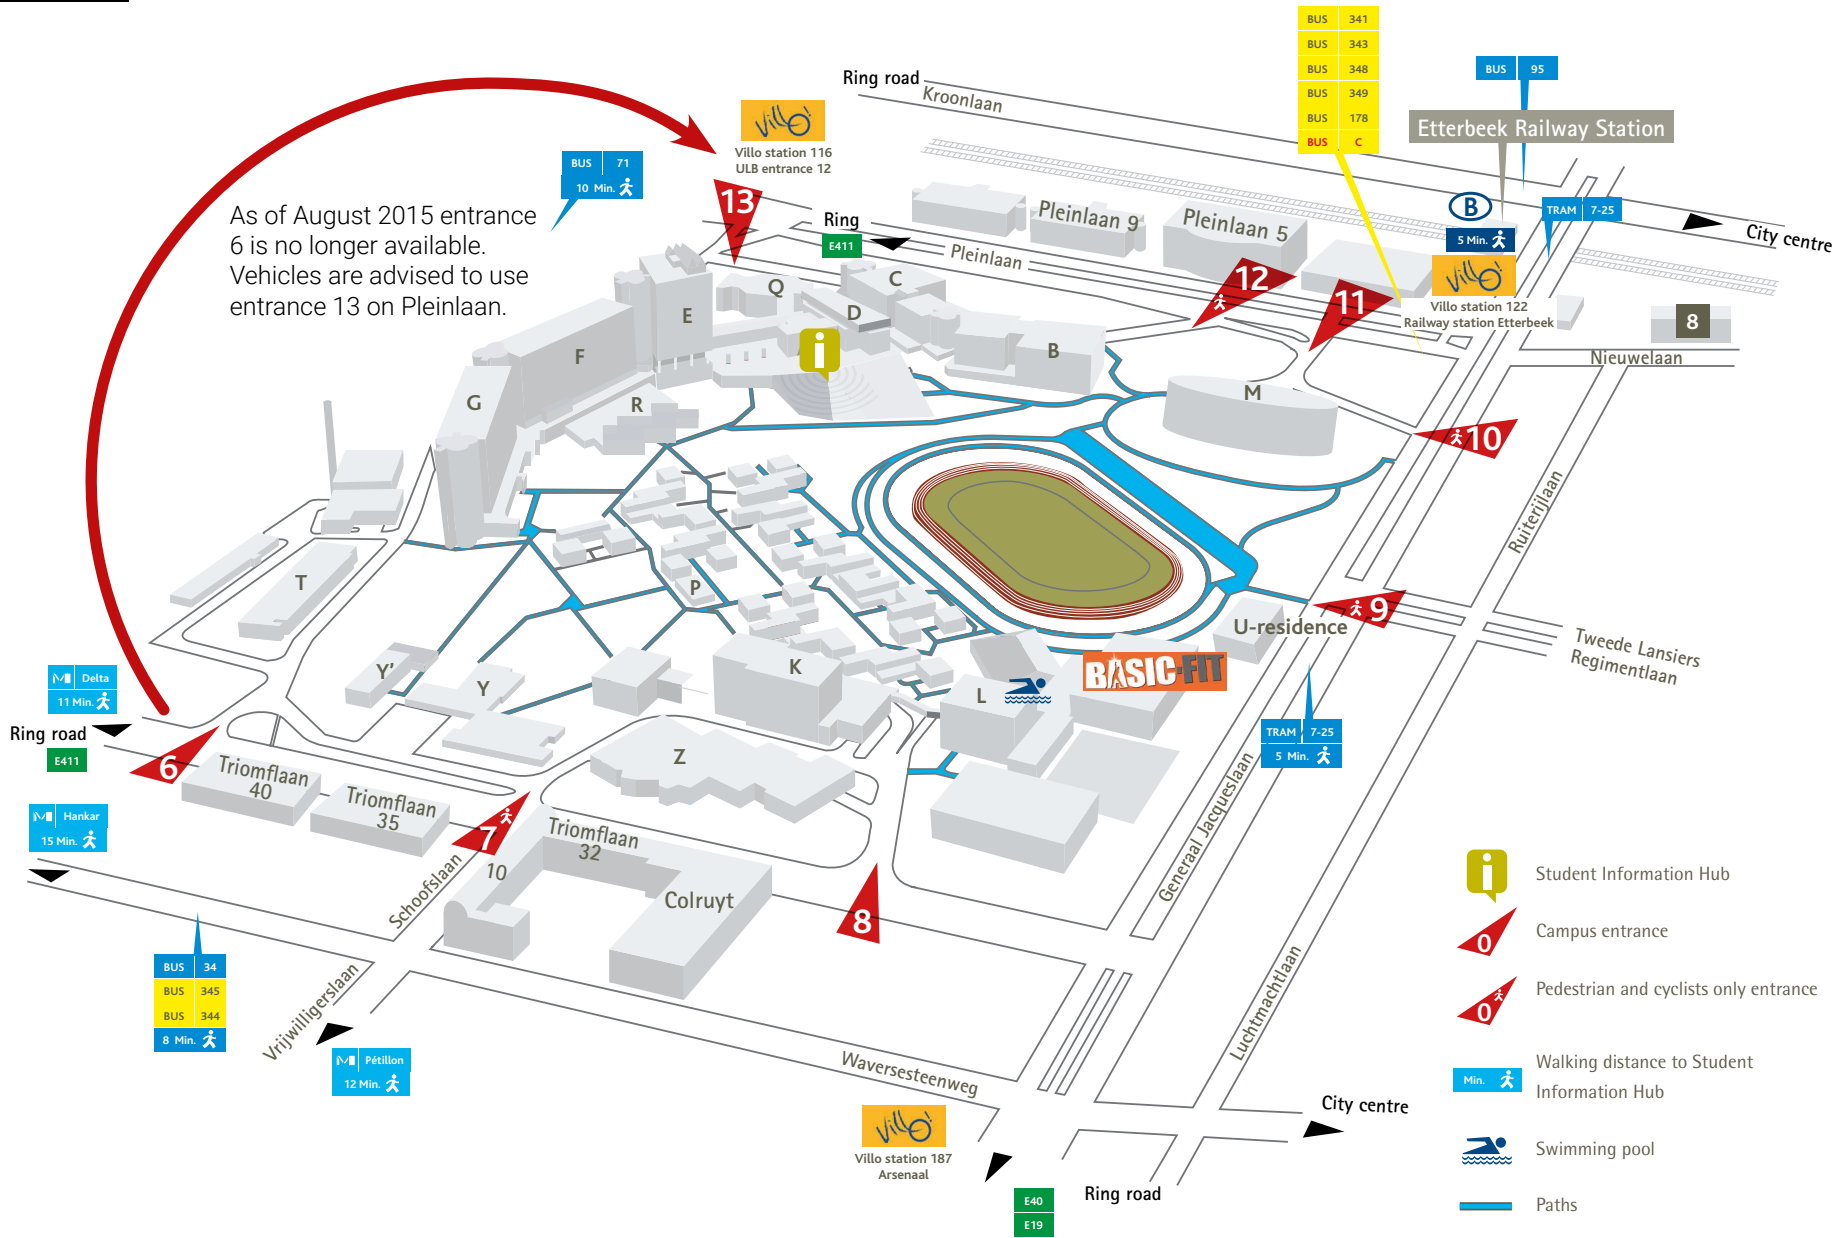

# CAMPUS ETTERBEEK | LEGEND

Academic Language Centre (ACTO) / Applied Linguistics (TTKA)	Pleinlaan 5
Acomodation Office	P
Arts and Philosophy	B/C
Aula Q	Q
Bicycle repair point	Triomflaan 40
Bookshop (course materials - Vubtiëk)	B
Brussels Institute of Contemporary China Studies (BICCS)	Pleinlaan 5
Cafeteria	R
CAW Brussels	Triomflaan 32
Center for Adult Education (CVO language school)	D
Crazy Copy Center	E
Cultural department	
Waversesteenweg 1077	
Economic and Social Sciences and Solvay Business School	Pleinlaan 5 Pleinlaan 9 B/C
Engineering	K/Z
iMinds	Pleinlaan 9
Institute for European Studies (IES)	Pleinlaan 5
International Relations and Mobility Office	Pleinlaan 5
Job service	P
Karel Van Miert building	Pleinlaan 5
Law and Criminology	B/C
Library	B/C
Physical Education and Physiotherapy	L
Psychology and Education Sciences	B/C
Rectorate	M
Restaurant	R
Sciences and Bio-engineering Sciences	E/F/G
Security	F
Sjerp-Dilemma	Corner Schoofslaan/ Waversesteenweg
Social Service for Students	P
Sport Service & sports accomodations	L
Student Administration Center	Pleinlaan 9
Student Guidance Centre	F
Student Information Hub	D
Student Residence Nieuwelaan	8
Student Residence Schoofslaan and Triomflaan	10
University Group Practice	Schoofslaan 8
U-residence	U
Vesalius College	Pleinlaan 5
VUB Career Center	B

Consult [www.vub.ac.be/2020/mobility](http://www.vub.ac.be/2020/mobility) for current information about access to the campus during various construction projects.